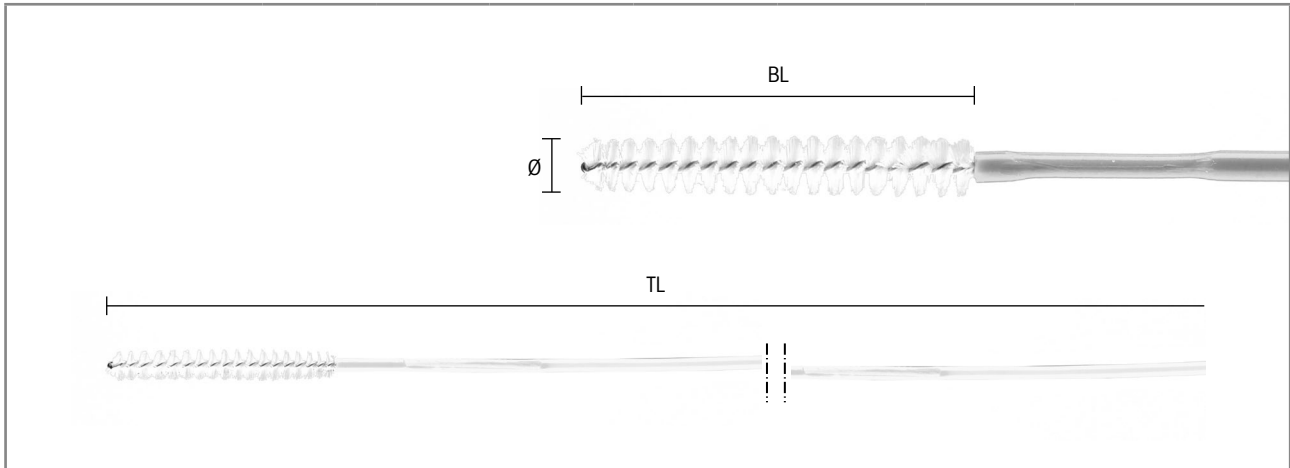

DISPOSABLE CLEANING BRUSH FOR FLEXIBLE ENDOSCOPES

for single use (PACK= 10 PCS)	Ø mm	Color	Brush length BL mm	Total length TL mm	Application		Product no.
					in working and laser channel	in the flexible endoscopes	
Cleaning brush Ø 2mm TL 1200mm	2	yellow	20	1200	Ø 1.0 - 1.5 mm	7223.xxx 7325.xxx 7326.xxx 7330.xxx 7331.xxx	7990001
Cleaning brush Ø 3mm TL 1200mm	3	green	30	1200	Ø 2.0 - 2.5 mm	7250.011 7265.xxx 7268.xxx 7269.xxx 7270.xxx 7305.xxx 7308.xxx 7309.xxx 7310.xxx	7990002
Cleaning brush Ø 0,85mm TL 1200mm	0.85	blue	10	1200	Ø 0.8 mm	7356xxx	7990003
Cleaning brush Ø 5mm TL 1200mm	5	white	20	1200	Ø 2.5 - 3.5 mm	7235xxx 7236xxx 7260xxx 7315xxx	7990005