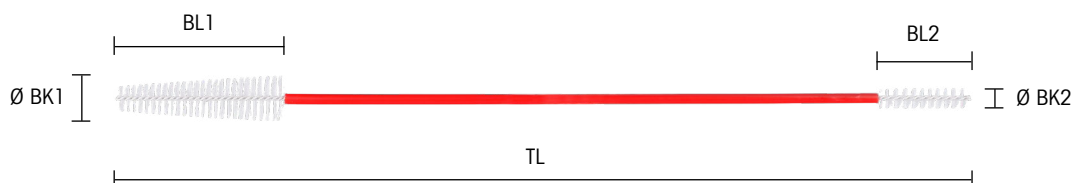

DISPOSABLE CLEANING BRUSH

FOR STOPCOCKS AND STOPCOCK PLUGS OF RIGID AND FLEXIBLE INSTRUMENTS

for single use (PACK= 50 ST)	Brush head BK (PACK= 50PCS)		Brush length BL		Total length TL	Color	for stopcock insert / housings with	Product no.
	BK1 Ø mm	BK2 Ø mm	BL1 mm	BL2 mm	mm		Pegs	
Double conical straight cleaning brush	conical 4-7	3	35	20	180	blue	2	7980001
	conical 5-9	4	35	20	180	red	3	7980002
	conical 6-11	5	35	20	180	yellow	4	7980003