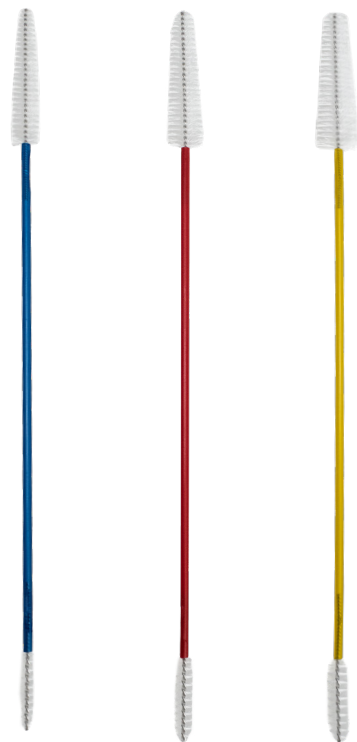

- Various brushes for the entire range of Richard Wolf instruments
- Color coding
- Brushes validated for the specified diameter
- No reprocessing required

Cleaning brushes for single use	Brush head Ø mm	Brush length mm	Total length mm	Color	For channel Ø mm	Model
PU = 10 pcs	2	20	400	blue	1.0 - 1.5	7970402
			700			7970702
	3	30	400	red	1.6 - 2.5	7970403
			700			7970703
	4	30	400	yellow	2.6 - 3.5	7970404
			700			7970704
	5	48	400	green	3.6 - 4.5	7970405
			700			7970705
	7	48	400	purple	4.6 - 6.5	7970407
			700			7970707
	9	48	400	orange	6.6 - 8.5	7970409
			700			7970709
	11	48	400	white	8.6 - 10.5	7970411
			700			7970711
PU = 5 pcs	14	48	400	pink	10.6 - 13.5	7970414
			700			7970714
	17	48	400	black	13.6 - 16.5	7970417
			700			7970717
	20	48	400	light blue	16.6 - 19.5	7970420
			700			7970720

Storage rack for cleaning brushes

for storing and easily removing cleaning brushes,

for wall mounting, material: stainless steel, reusable 7970901

Disposable cleaning brushes

The double cleaning brushes for single use are intended in particular for efficient cleaning of Richard Wolf stopcock housings and stopcock inserts. The completely removable and maintenance-free stopcock design can be cleaned highly effectively and hygienically with the help of specific brushes. The different sizes of the stopcocks were also taken into account.

Double conical straight cleaning brush

for stopcock inserts / housings with 2 nubs, brush head 1: conical Ø 4-7 mm, brush head 2: Ø 3 mm, PU=50 pcs, color blue, for single use7980001

Double conical straight cleaning brush

for stopcock inserts / housings with 3 nubs, brush head 1: conical Ø 5-9 mm, brush head 2: Ø 4 mm, PU=50 pcs, color red, for single use7980002

Double conical straight cleaning brush

for stopcock inserts / housings with 4 nubs, brush head 1: conical Ø 6-11 mm, brush head 2: Ø 5 mm, PU=50 pcs, color yellow, for single use7980003