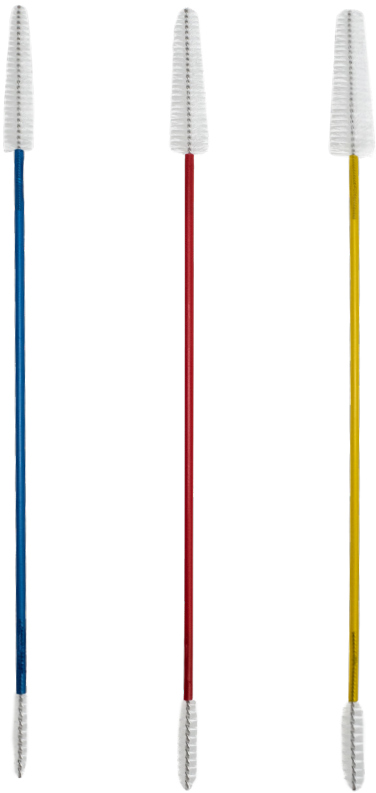

Storage Rack

Store and easily remove cleaning brushes from wall mounted hanging system
Stainless steel, reusable.....7970901

Single-Use Surface Cleaning Brush

Brush head Ø 5 mm, brush length 42 mm and total length 159 mm, single-use, PU = 3 pcs.....40999012

Single-Use Cleaning Brushes	Brush head Ø mm	Brush head length mm	Total length mm	Color	For channel Ø mm / Fr.		Part No.
PU = 10 pcs	2	20	400	blue	1.0 - 1.5 mm	3.0 - 4.5 Fr.	7970402
			700				7970702
	3	30	400	red	1.6 - 2.5 mm	4.8 - 7.5 Fr.	7970403
			700				7970703
	4	30	400	yellow	2.6 - 3.5 mm	7.8 - 10.5 Fr.	7970404
			700				7970704
	5	48	400	green	3.6 - 4.5 mm	10.8 - 13.5 Fr.	7970405
			700				7970705
	7	48	400	purple	4.6 - 6.5 mm	13.8 - 19.5 Fr.	7970407
			700				7970707
	9	48	400	orange	6.6 - 8.5 mm	19.8 - 25.5 Fr.	7970409
			700				7970709
	11	48	400	white	8.6 - 10.5 mm	25.8 - 31.5 Fr.	7970411
			700				7970711
PU = 5 pcs	14	48	400	pink	10.6 - 13.5 mm	31.8 - 40.5 Fr.	7970414
			700				7970714
	17	48	400	black	13.6 - 16.5 mm	40.8 - 49.5 Fr.	7970417
			700				7970717
	20	48	400	light blue	16.6 - 19.5 mm	49.8 - 58.5 Fr.	7970420
			700				7970720
PU = 10 pcs	0.85	10	1200	blue	0.8 mm	2.4 Fr.	7990003
	2	15	1200	yellow	1.0 - 1.5 mm	3.0 - 4.5 Fr.	7990001
	3	20	1200	green	2.0 - 2.5 mm	6.0 - 7.5 Fr.	7990002
	5	20	1200	white	2.5 - 3.5 mm	7.5 - 10.5 Fr.	7990005

Brushes for hard to reach areas.

The color coded, double conical cleaning brushes are intended for cleaning small, hard to reach areas. The unique brush head design allows for a smooth and gentle, yet effective way to clean those small spaces.

- Easily clean stopcocks and housings
- 3 single-use brush sizes
- 2 brush heads for effective cleaning

Double conical straight cleaning brush (blue)

for stopcock inserts / housings with 2 pegs,
conical brush head: Ø 4-7 mm,
round brush head: Ø 3 mm,
PU=50 pcs, for single-use 7980001