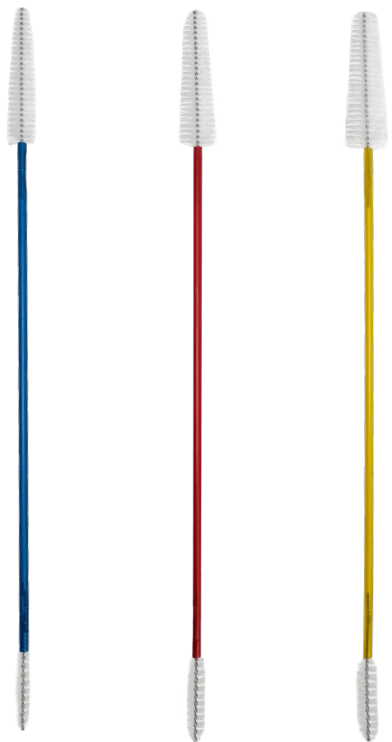

- Various brushes for the entire range of Richard Wolf instruments
- Color coding
- Brushes validated for the specified diameter
- No reprocessing required

Cleaning brushes for single use	Brush head Ø mm	Brush length mm	Total length mm	Color	For channel Ø mm	Model
PU = 10 pcs	2	20	400	blue	1.0 - 1.5	7970402
			700			7970702
	3	30	400	red	1.6 - 2.5	7970403
			700			7970703
	4	30	400	yellow	2.6 - 3.5	7970404
			700			7970704
	5	48	400	green	3.6 - 4.5	7970405
			700			7970705
	7	48	400	purple	4.6 - 6.5	7970407
			700			7970707
	9	48	400	orange	6.6 - 8.5	7970409
			700			7970709
	11	48	400	white	8.6 - 10.5	7970411
			700			7970711
PU = 5 pcs	14	48	400	pink	10.6 - 13.5	7970414
			700			7970714
	17	48	400	black	13.6 - 16.5	7970417
			700			7970717
	20	48	400	light blue	16.6 - 19.5	7970420
			700			7970720

For this:

Storage rack for cleaning brushes

for storing and easily removing cleaning brushes,

for wall mounting, material: stainless steel, reusable 7970901

Disposable cleaning brushes

The double cleaning brushes for single use are intended in particular for efficient cleaning of Richard Wolf stopcock housings and stopcock inserts. The completely removable and maintenance-free stopcock design can be cleaned highly effectively and hygienically with the help of specific brushes. The different sizes of the stopcocks were also taken into account.

Double conical straight cleaning brush

for stopcock inserts / housings with 2 nubs,
brush head 1: conical Ø 4-7 mm,
brush head 2: Ø 3 mm,
PU=50 pcs, color blue,
for single use7980001

Double conical straight cleaning brush

for stopcock inserts / housings with 3 nubs,
brush head 1: conical Ø 5-9 mm,
brush head 2: Ø 4 mm,
PU=50 pcs, color red,
for single use7980002

Double conical straight cleaning brush

for stopcock inserts / housings with 4 nubs,
brush head 1: conical Ø 6-11 mm,
brush head 2: Ø 5 mm,
PU=50 pcs, color yellow,
for single use7980003